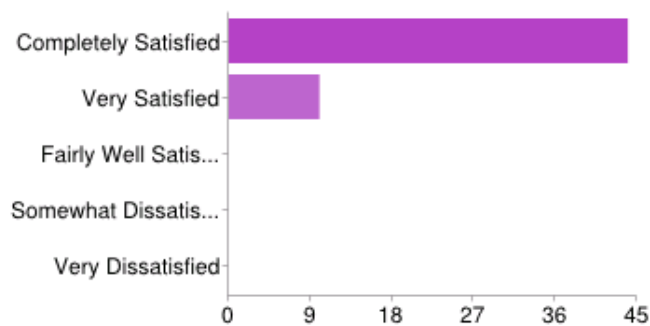

People may select more than one checkbox, so percentages may add up to more than 100%.

I would recommend this school to other parents.

Strongly Agree	44	81%
Agree	7	13%
Not sure	3	6%
Disagree	0	0%
Strongly	0	0%

People may select more than one checkbox, so percentages may add up to more than 100%.

Overall, how satisfied are you with your open house experience today at Cosmopolis School?

Completely Satisfied	44	81%
Very Satisfied	10	19%
Fairly Well Satisfied	0	0%
Somewhat Dissatisfied	0	0%
Very Dissatisfied	0	0%