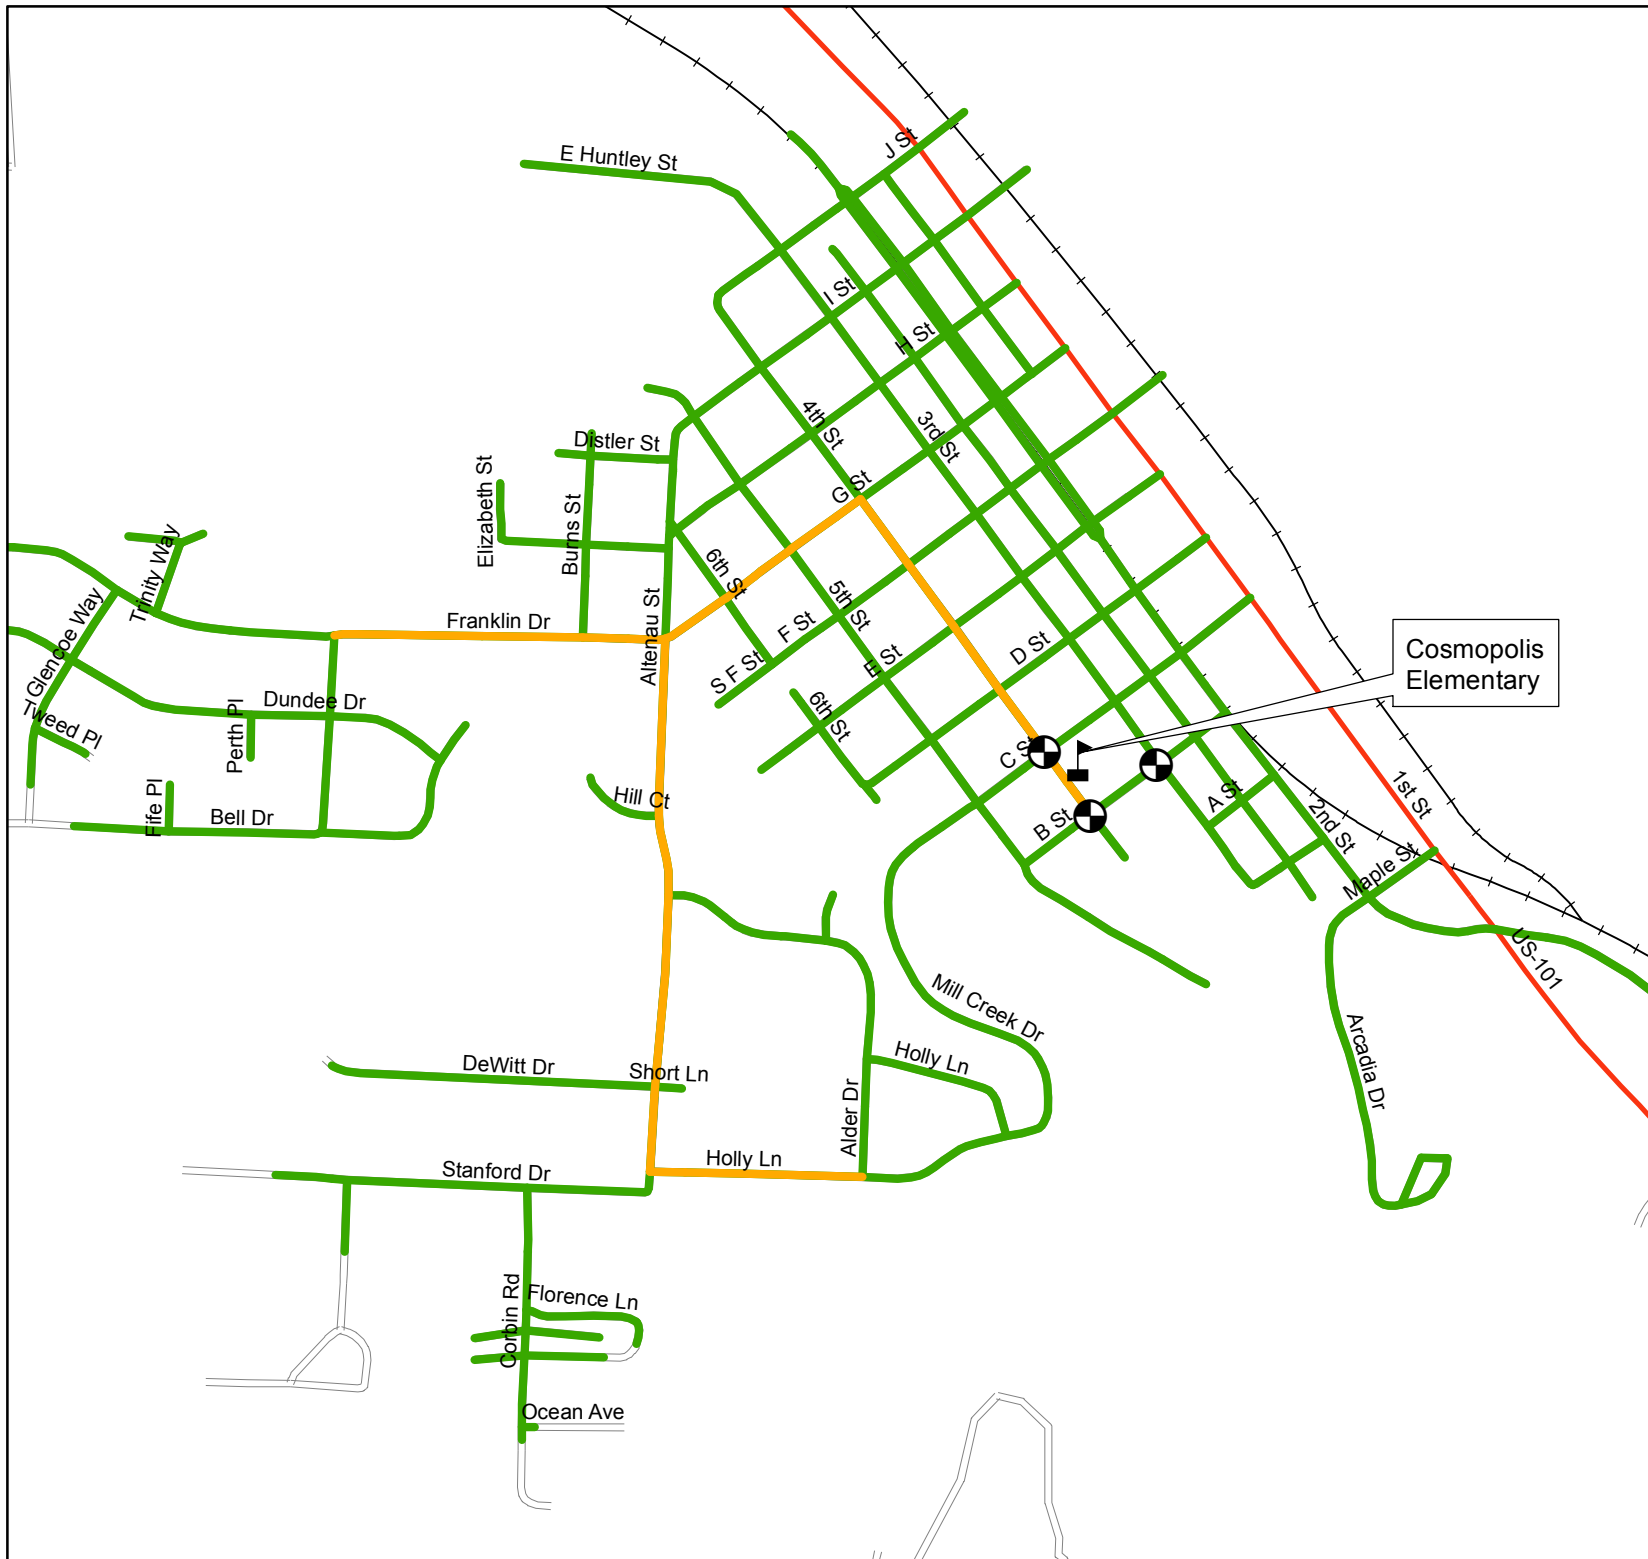

Cosmopolis Elementary School

Date: August 2013

-  School
-  Crossing Guard
-  Railroad
-  Within 1 Mile of School
-  Walk Route
-  Highway
-  Local Roadway
-  Other Roadway

Identified routes are marked in gold. Small children should be accompanied by adults and all pedestrians should follow the attached safety tips.

Map approved by:

Name _____

Date of approval _____