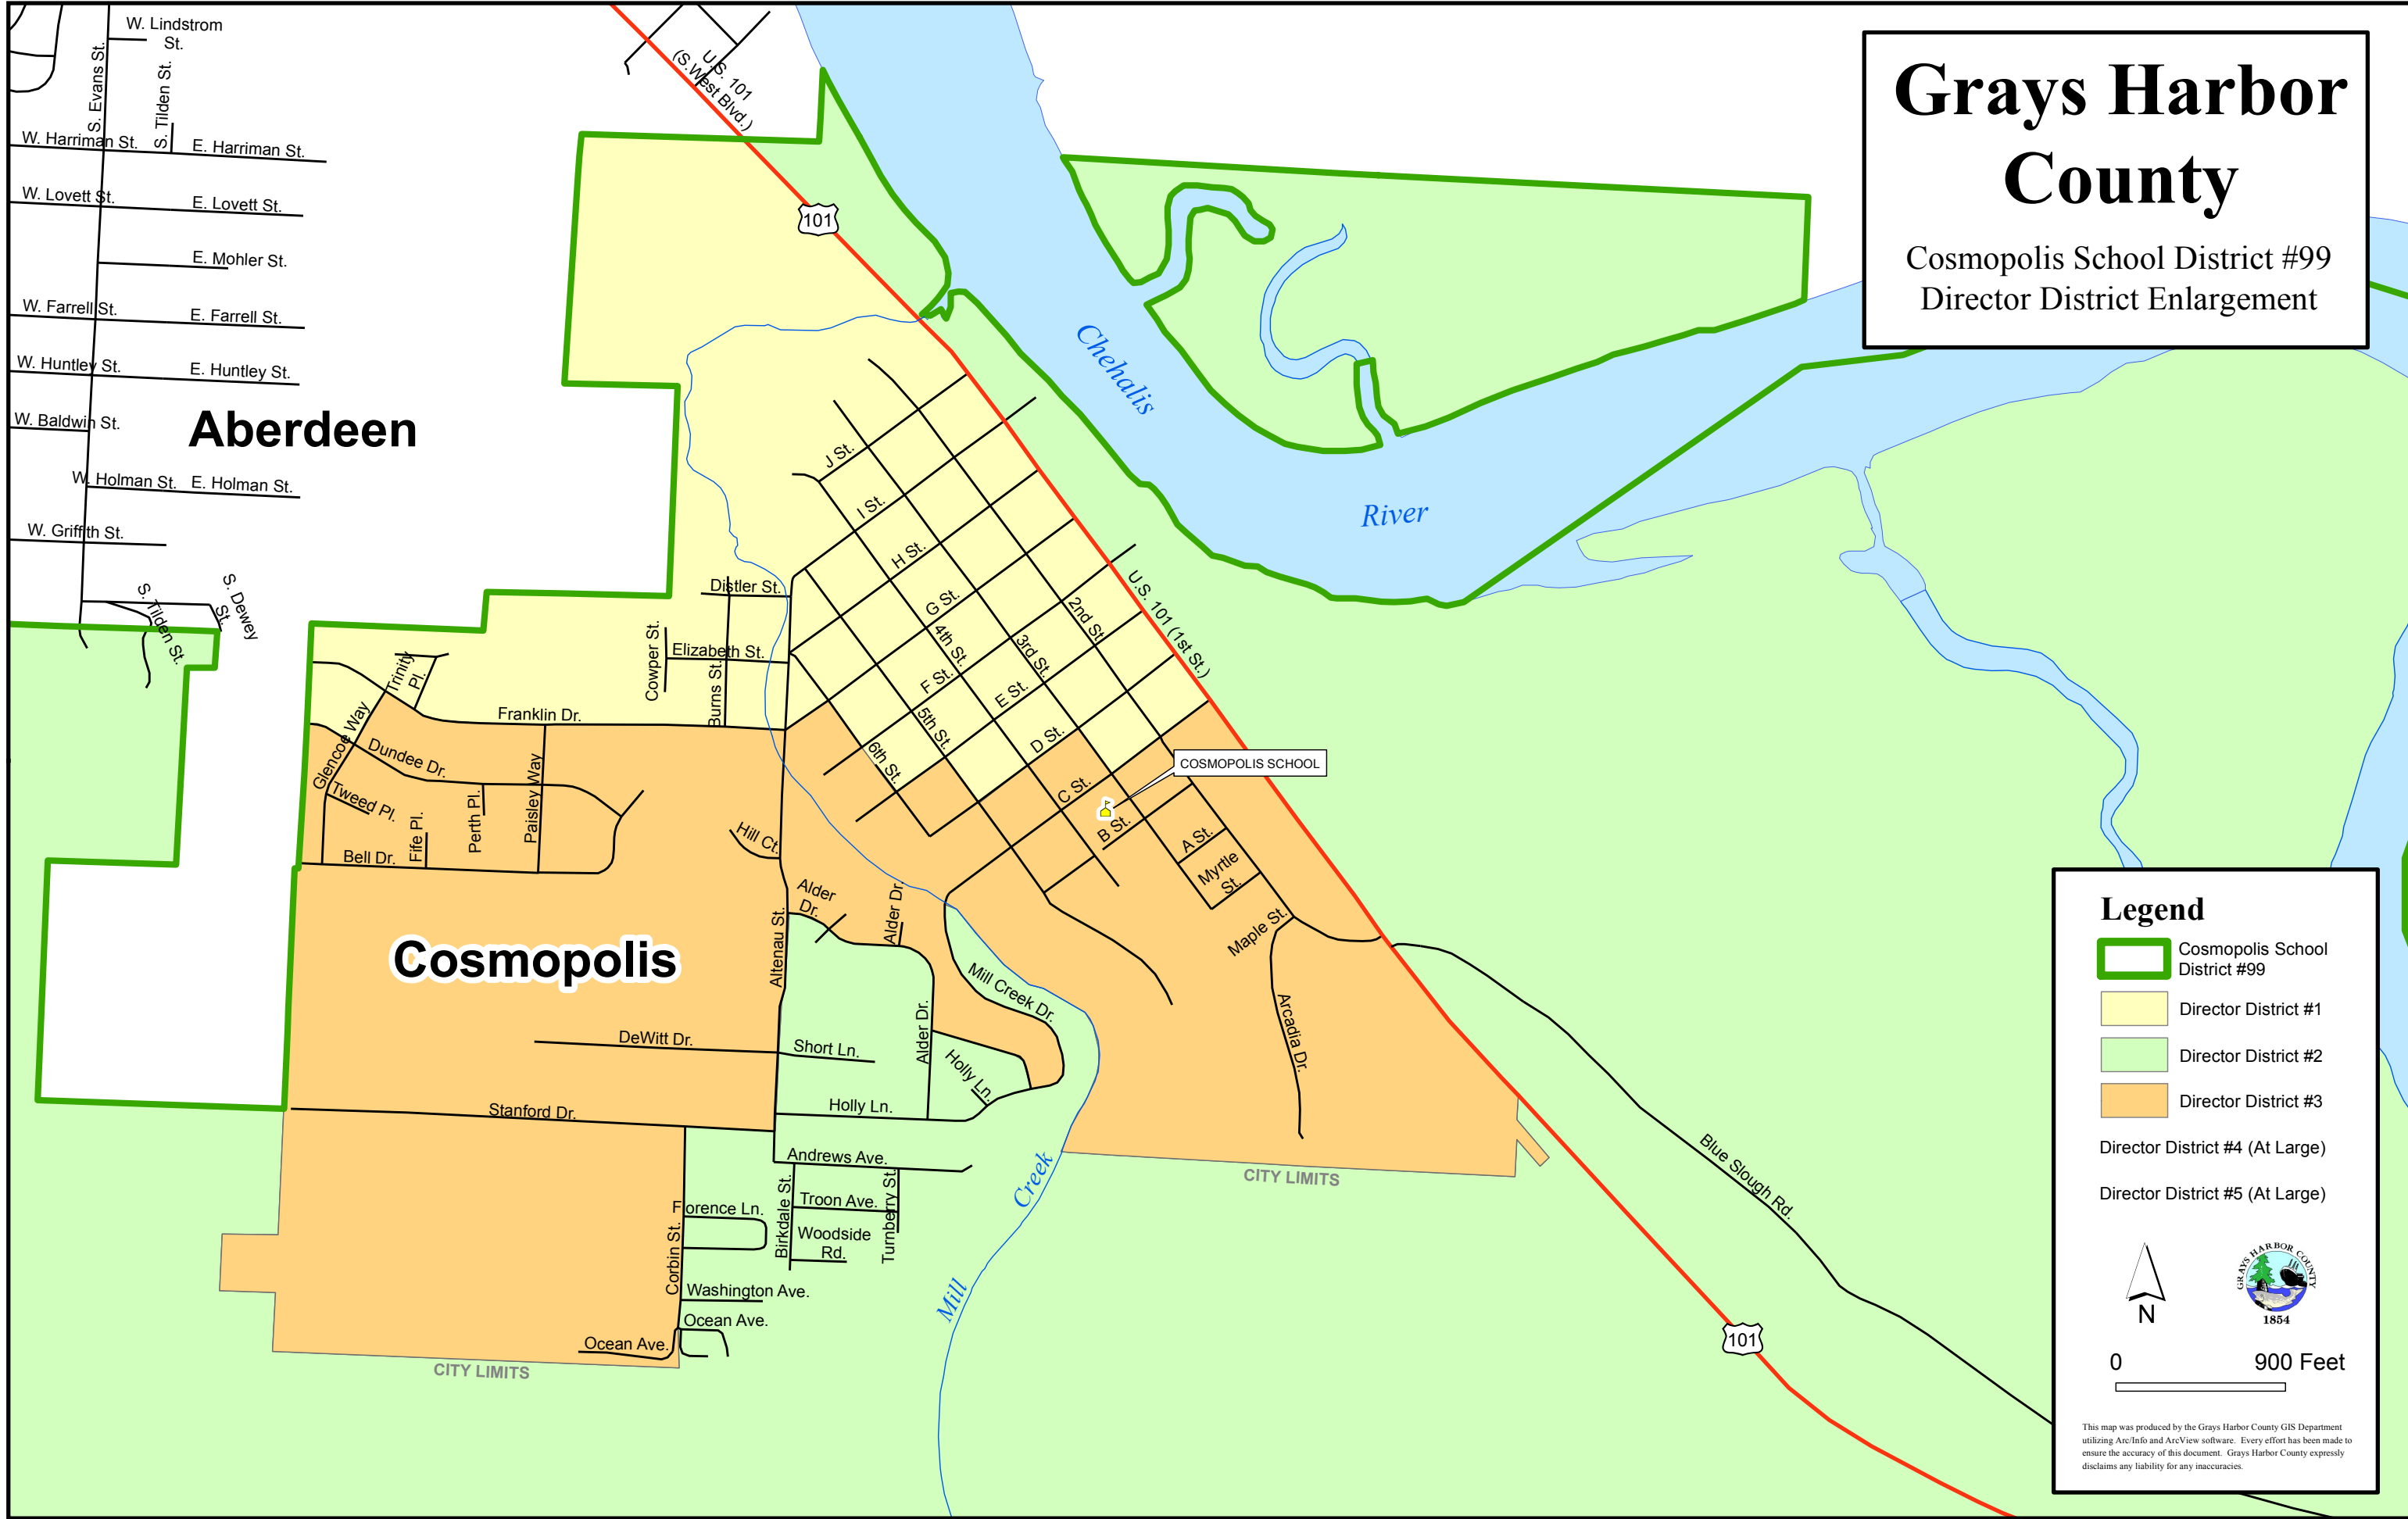

Grays Harbor County

Cosmopolis School District #99
Director District Enlargement

Legend

-  Cosmopolis School District #99
-  Director District #1
-  Director District #2
-  Director District #3
- Director District #4 (At Large)
- Director District #5 (At Large)

N

1854

0 900 Feet

This map was produced by the Grays Harbor County GIS Department utilizing Arc/Info and ArcView software. Every effort has been made to ensure the accuracy of this document. Grays Harbor County expressly disclaims any liability for any inaccuracies.