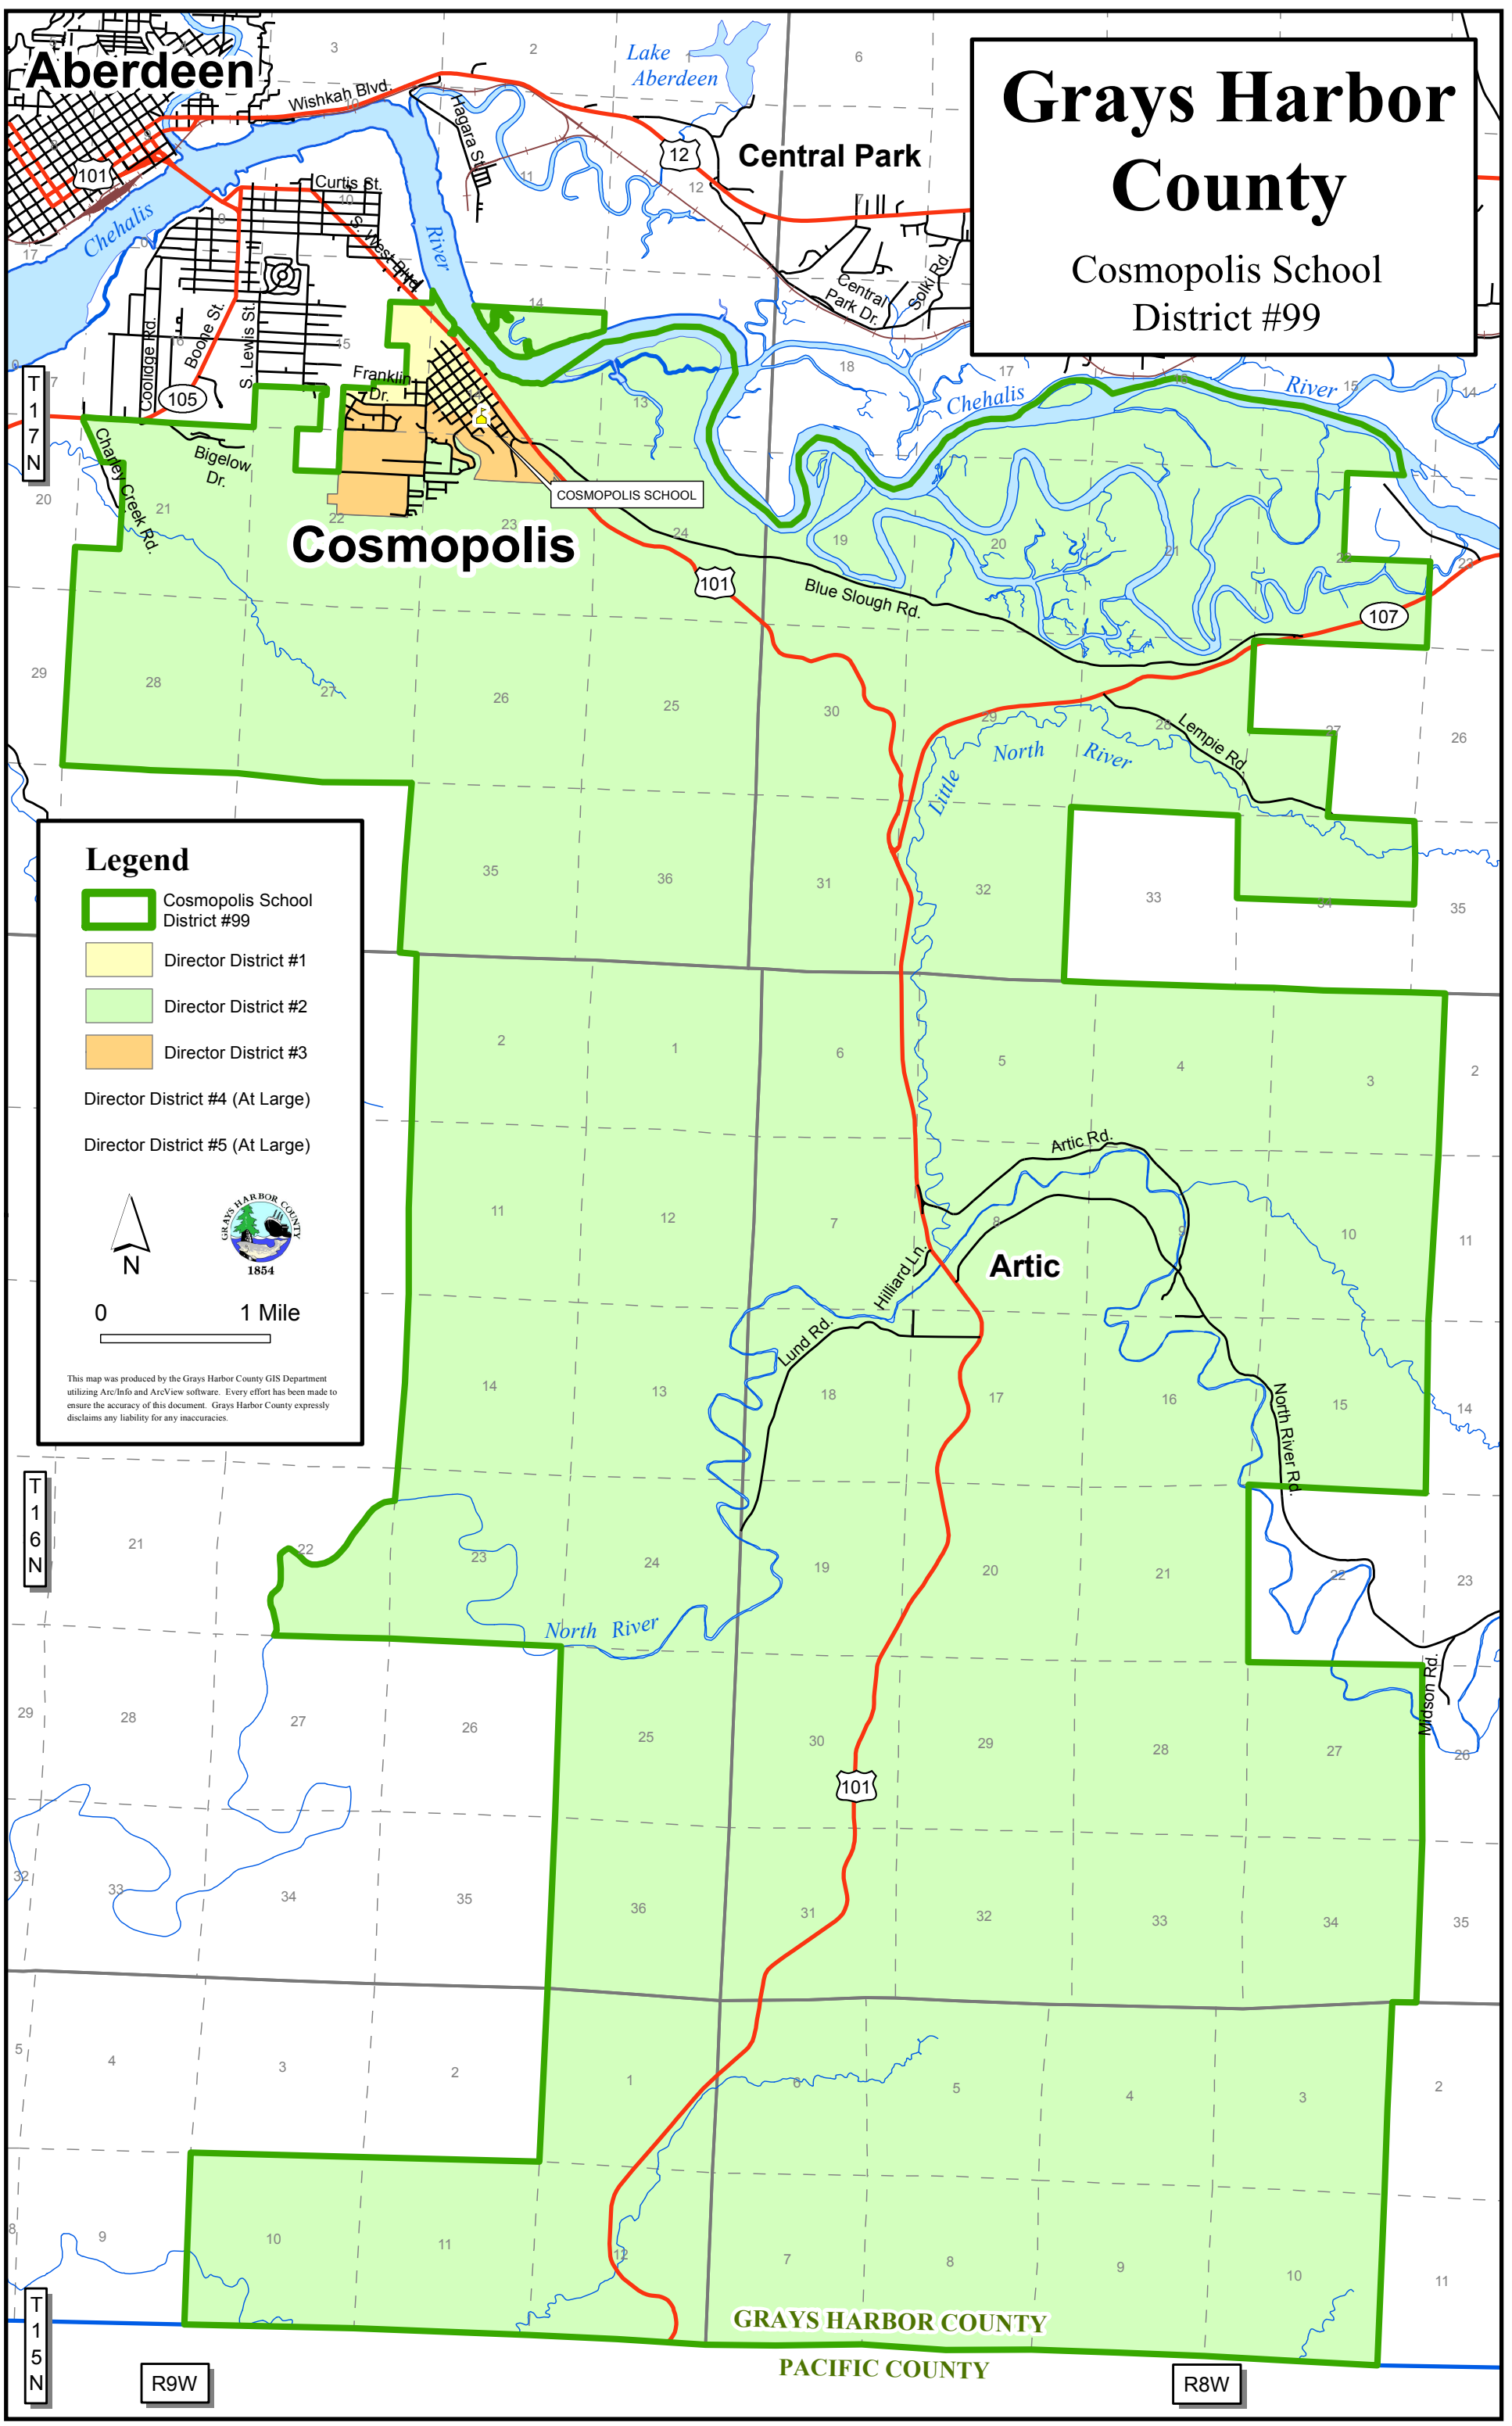

Grays Harbor County

Cosmopolis School District #99

Legend

- Cosmopolis School District #99
- Director District #1
- Director District #2
- Director District #3
- Director District #4 (At Large)
- Director District #5 (At Large)

0 1 Mile

GRAYS HARBOR COUNTY

PACIFIC COUNTY